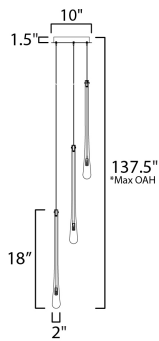

PRODUCT DESCRIPTION

The classic teardrop glass shade is elevated in a luxurious collection of pendant configurations using substantially dense glass that are hand blown in elongated forms and curated into various color combinations. Suspended within the long, slender glass is a similarly long and slender socket to illuminate an energy efficient LED G4 lamp at the base of the glass. The slender tube running within the glass also supports the glass with elegantly flat thumb screws in coordinating finishes. Choose from Matte Black metal with Mirror Smoked glass for a moodier ambience, crystal Clear glass that accentuates the thickness of the glass walls paired with transitional Satin Nickel metalwork, or celebrate the design with effervescent Bubble glass and plated Gold metalwork.

MEASUREMENTS

DIMENSION : 10" L x 10" W x 18" H
 MAX OAH : 137.5" OAH
 CANOPY : 10" W x 1.5" H x 10" L
 HANGING WEIGHT : 7.48 lb

LAMPING

LUMENS : 600 Rated (450 Del.)
 BULB : 3 x 1.5W LED G4 , 4W Total
 BULB INCLUDED : (Included)
 DIMMABLE :
 CRI : 90 CRI
 COLOR_TEMP : 3000K

*max overall height

FINISHES OPTION

-  Black (BK)
-  Gold (GLD)
-  Satin Nickel (SN)

GLASS

Smoke 138

MATERIAL

Glass, Steel

RATINGS